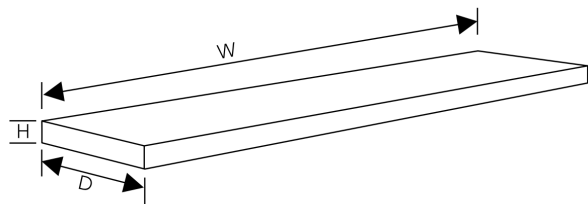

### FEATURES

- Premium 304 Grade Stainless Steel
- Equipped with SoundDefy™ noise concealing technology
- Concealed hardware included for a seamless installation
- Double walled stainless steel construction ensures no screws are visible after installation

Model	Y-122-P
Product	Floating Shelf
Size	60"(W) x 6"(D) x 1 1/4"(H)
Slope	-
Hardware	Included, Concealed

FINISHES	Polished (-P)	Brushed Bronze (-BBRZ)	Light Beige (-LTBGE)
	Brushed (-B)	Antique Brass (-ABRS)	Grey (-GRAY)
	Brushed Gold (-BGLD)	Antique Copper (-ACOP)	Beige (-BEIGE)
	Matte Black (-BLK)	Matte White (-WHT)	Polished Gold (-PGLD)
	Oil Rubbed Bronze (-ORB)	Brushed Black (-BRBLK)	Polished Rose Gold (-PRGD)
	Brushed Brass (-BBRS)	Brushed Rose Gold (-BRGD)	